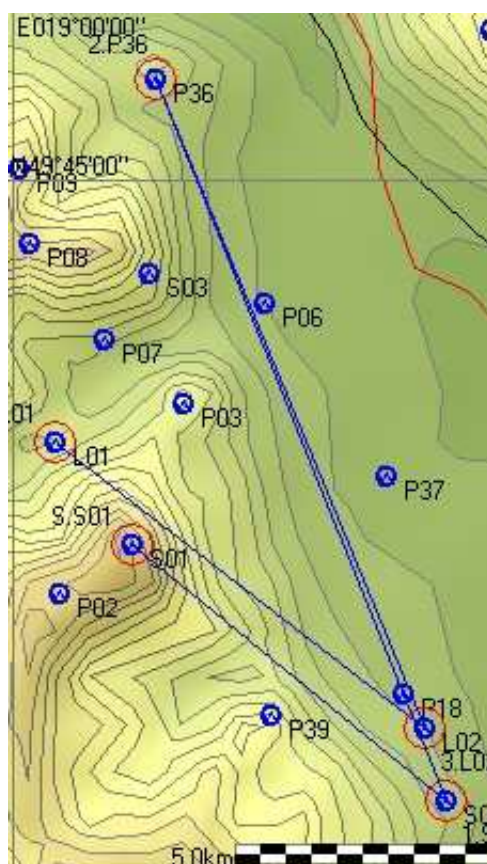

Paralotniowy Puchar Beskidów 2010

Skrzyczne, 03.07.2010 - 04.07.2010

2, 04.07.2010

PMP 2003 Speed Run

Turnpoint Distance Direction Observation zone

S01	2.5 km	323°	Cylinder R=400m
S05	7.9 km	129°	Cylinder R=400m
P36	15.2 km	338°	Cylinder R=400m
L02	13.8 km	157°	Cylinder R=400m
L01	9.2 km	308°	Cylinder R=400m

Total: 46,2km

 Powered by SeeYou